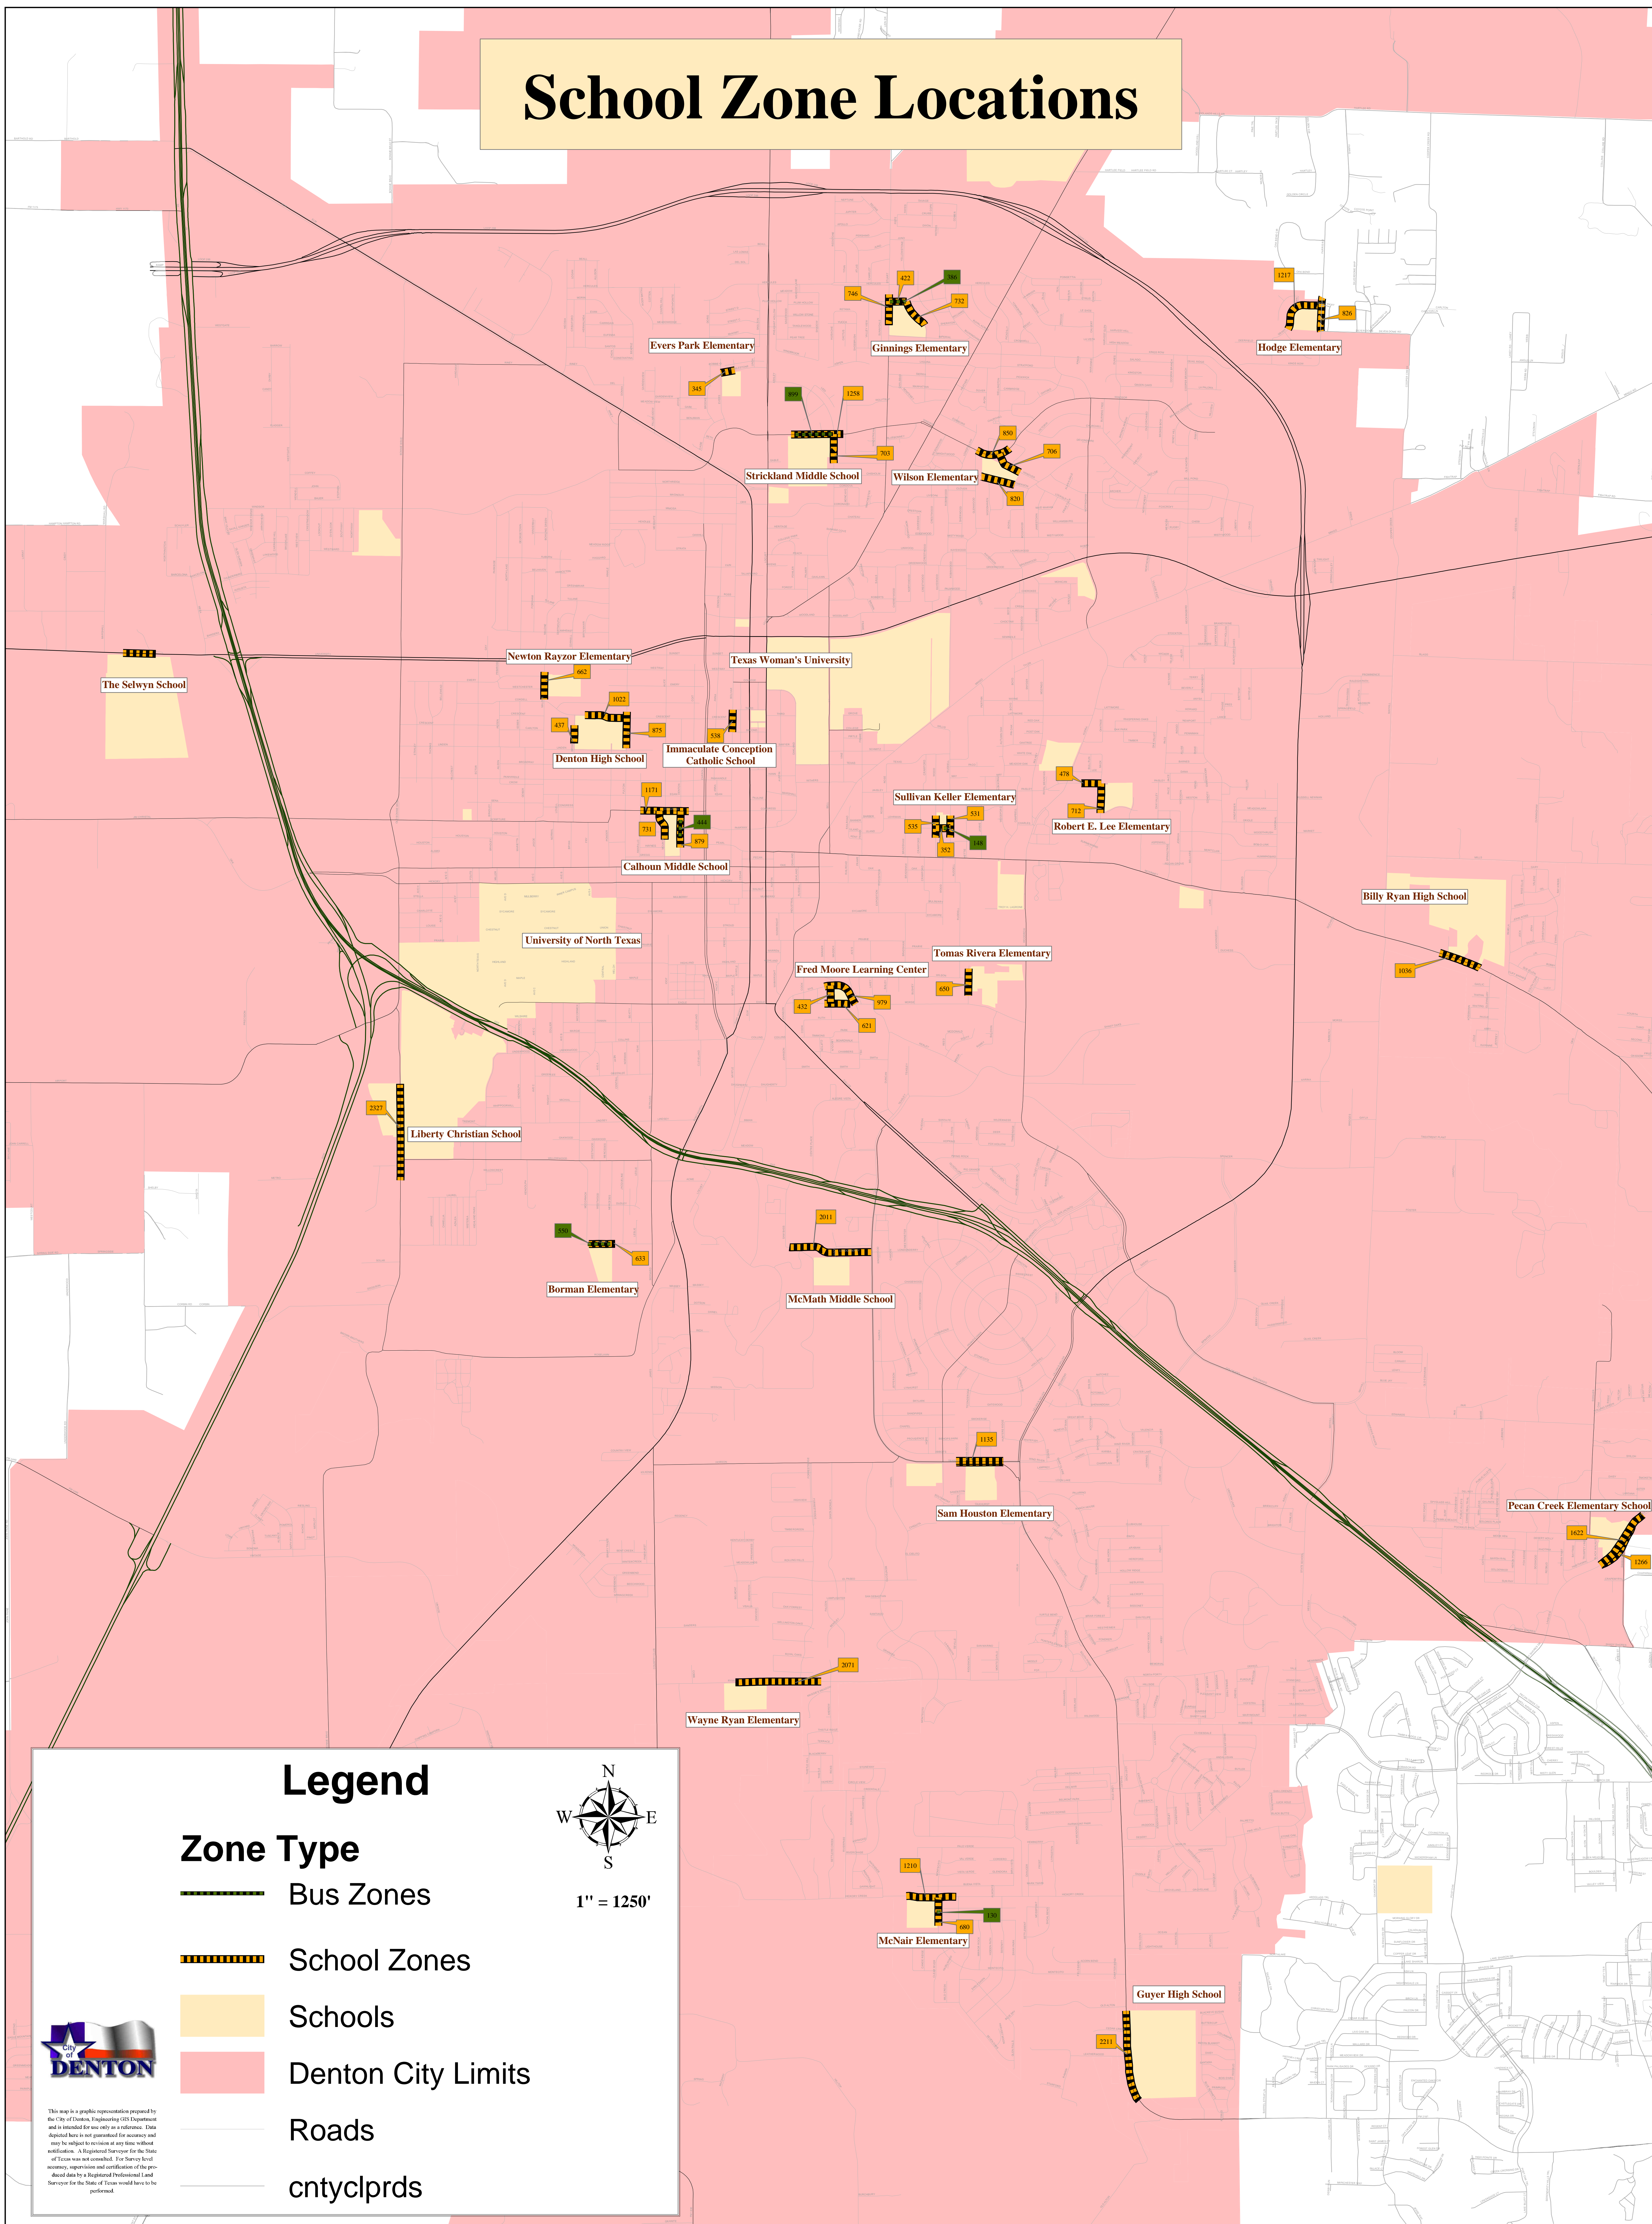

School Zone Locations

Legend

Zone Type

Bus Zones

School Zones

Schools

Denton City Limits

Roads

cntyclprds

1" = 1250'